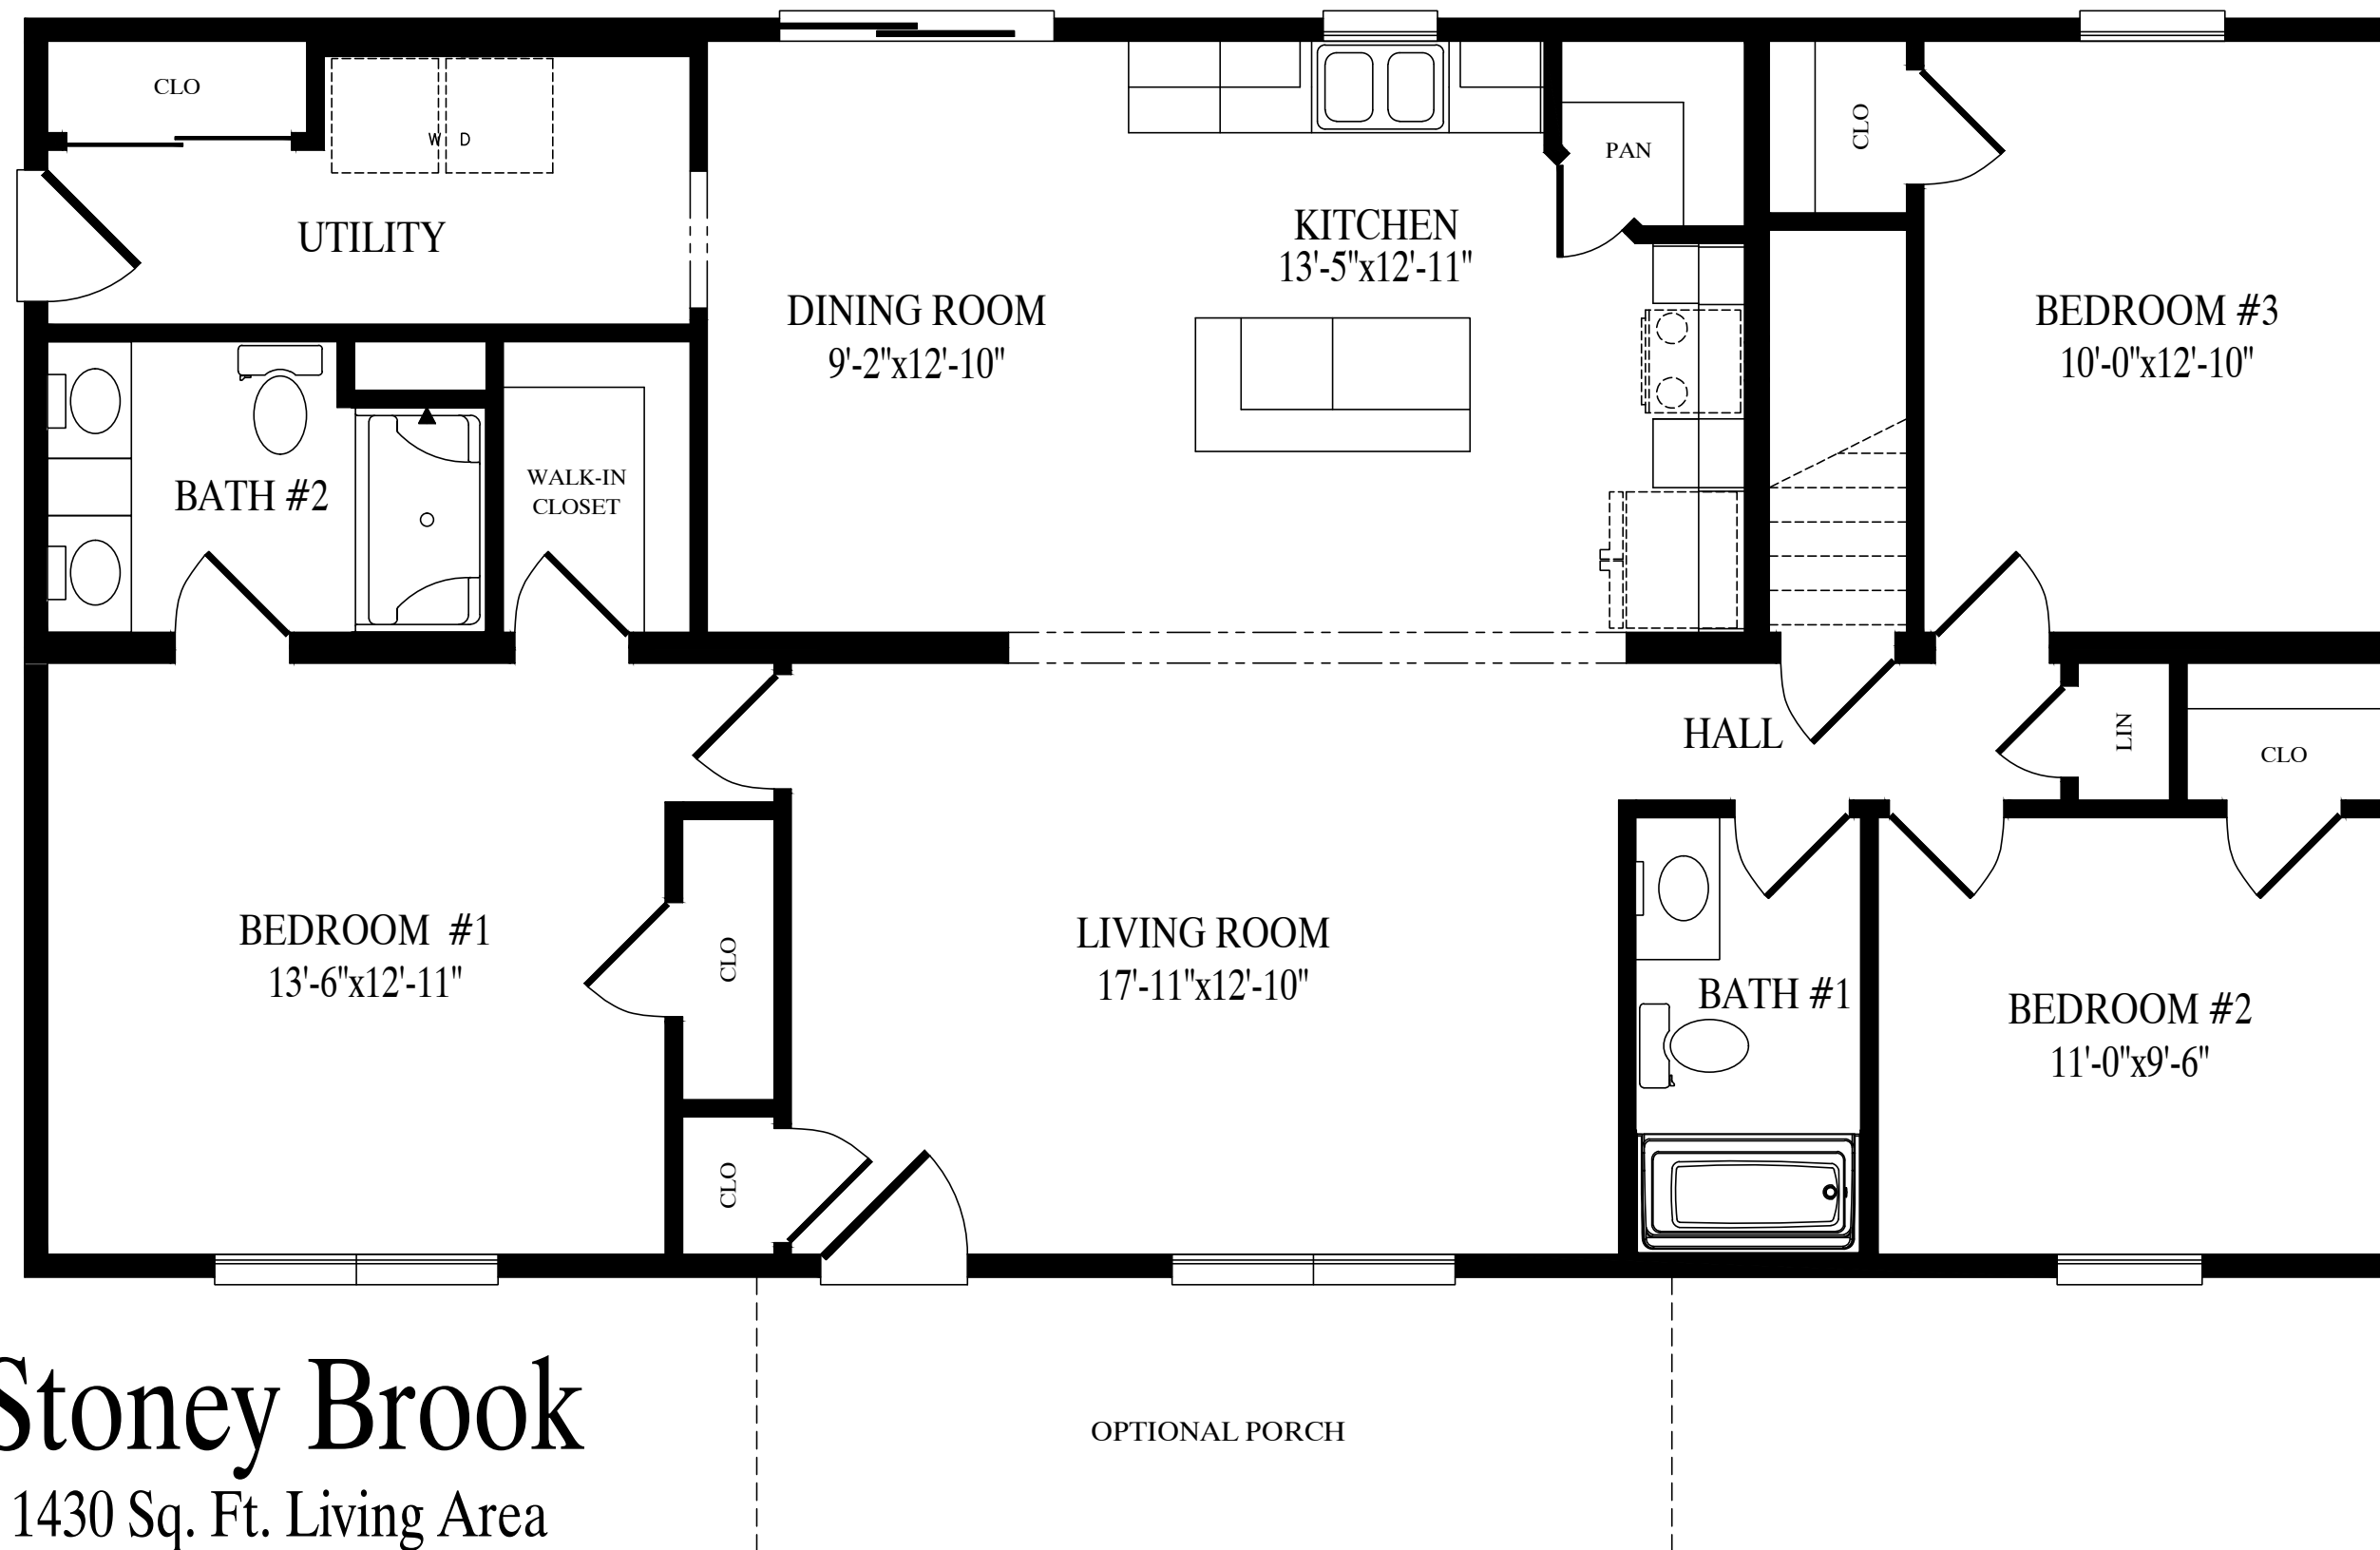

2852-CBS RANCH  
FRONT ELEVATION

Custom Building Systems LLC  
 200 Custom Ave  
 Middleburg, PA 17842  
 (888) 553-1414  
 www.custombuildingsystems.net

<b>DATE:</b>	<b>STATUS:</b>
<b>DRAWN BY:</b>	
<b>DATE:</b>	

BRANDYF 10/4/2024 7:52:31 AM

ACTUAL HOUSE MAY VARY FROM ELEVATION-ACCESS TO GRADE ON-SITE BY OTHERS

# Stoney Brook

1430 Sq. Ft. Living Area