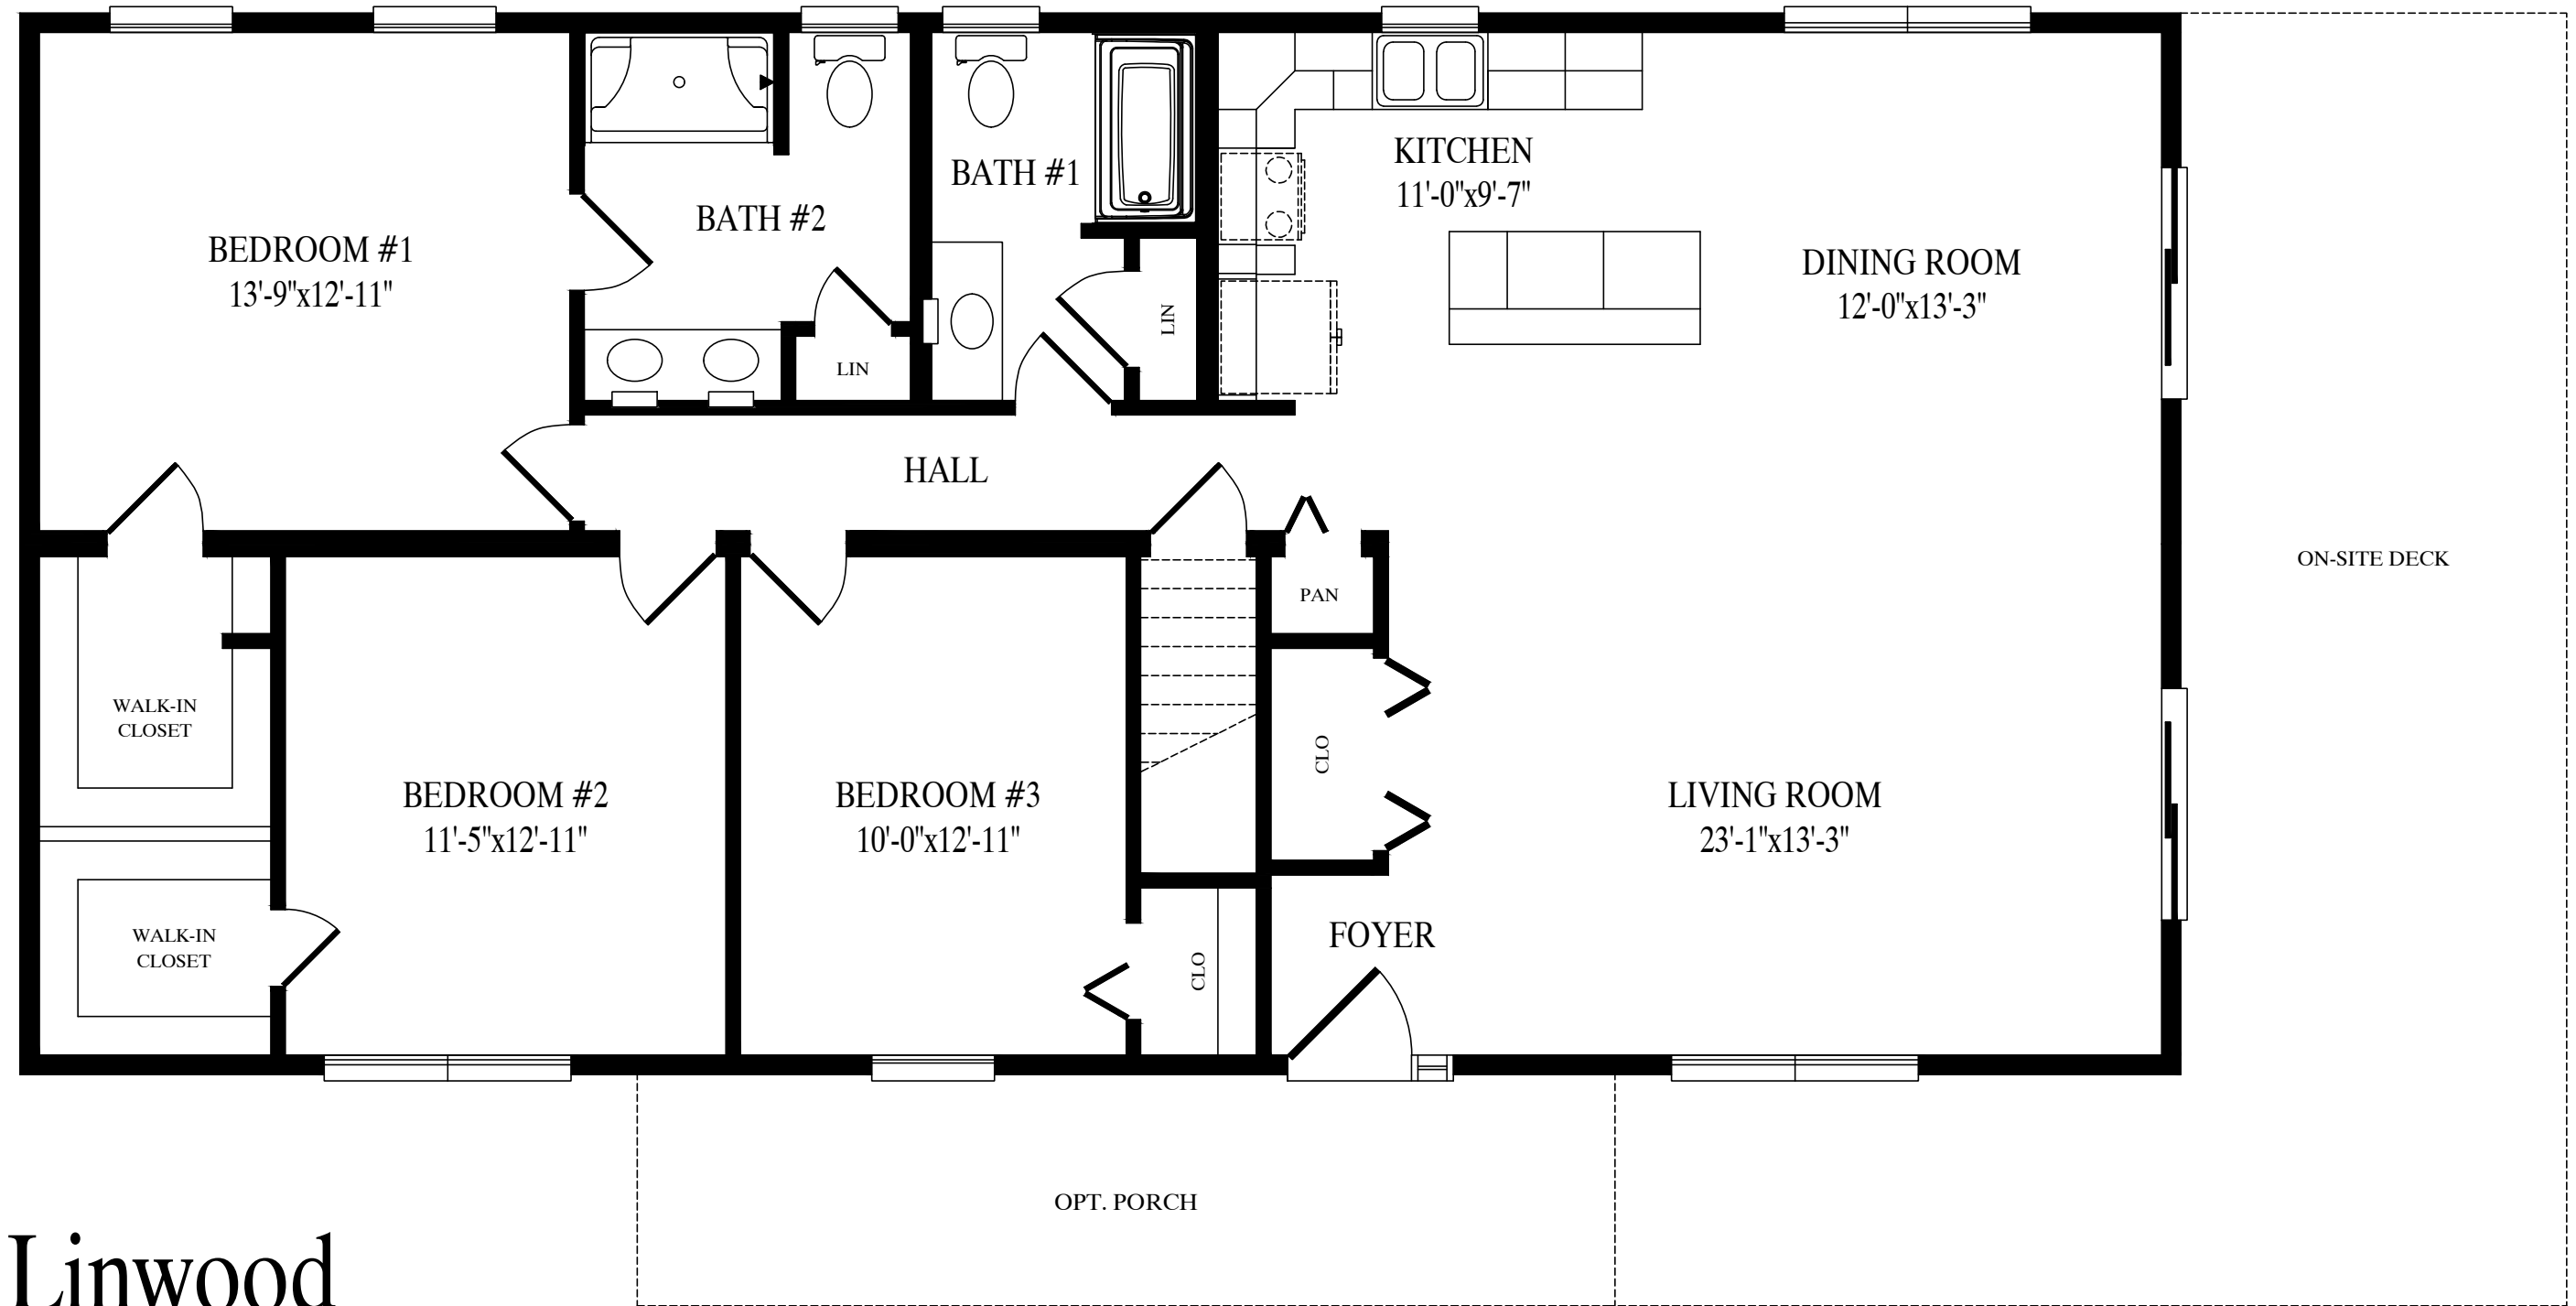

2856 - RANCH
FRONT ELEVATION

Custom Building Systems LLC
200 Custom Way
Middleburg, PA 17042
(888) 553-1414
www.custombuildingsystems.net

DATE: _____
DRAWN BY: _____
STATUS: _____

MIKEC 9/30/2024 4:14:38 PM

BUILDER	CUSTOMER	LINWOOD	
CITY	CBS MODEL	COUNTY	STATE
WIND SPEED	SNOW LOAD	FILE NO.	SQ. FT.
ORDER NO.	SERIAL NO.	LINWOOD RENDERED	1540

ACTUAL HOUSE MAY VARY FROM ELEVATION—ACCESS TO GRADE ON—SITE BY OTHERS

Linwood

1540 Sq. Ft. Living Area