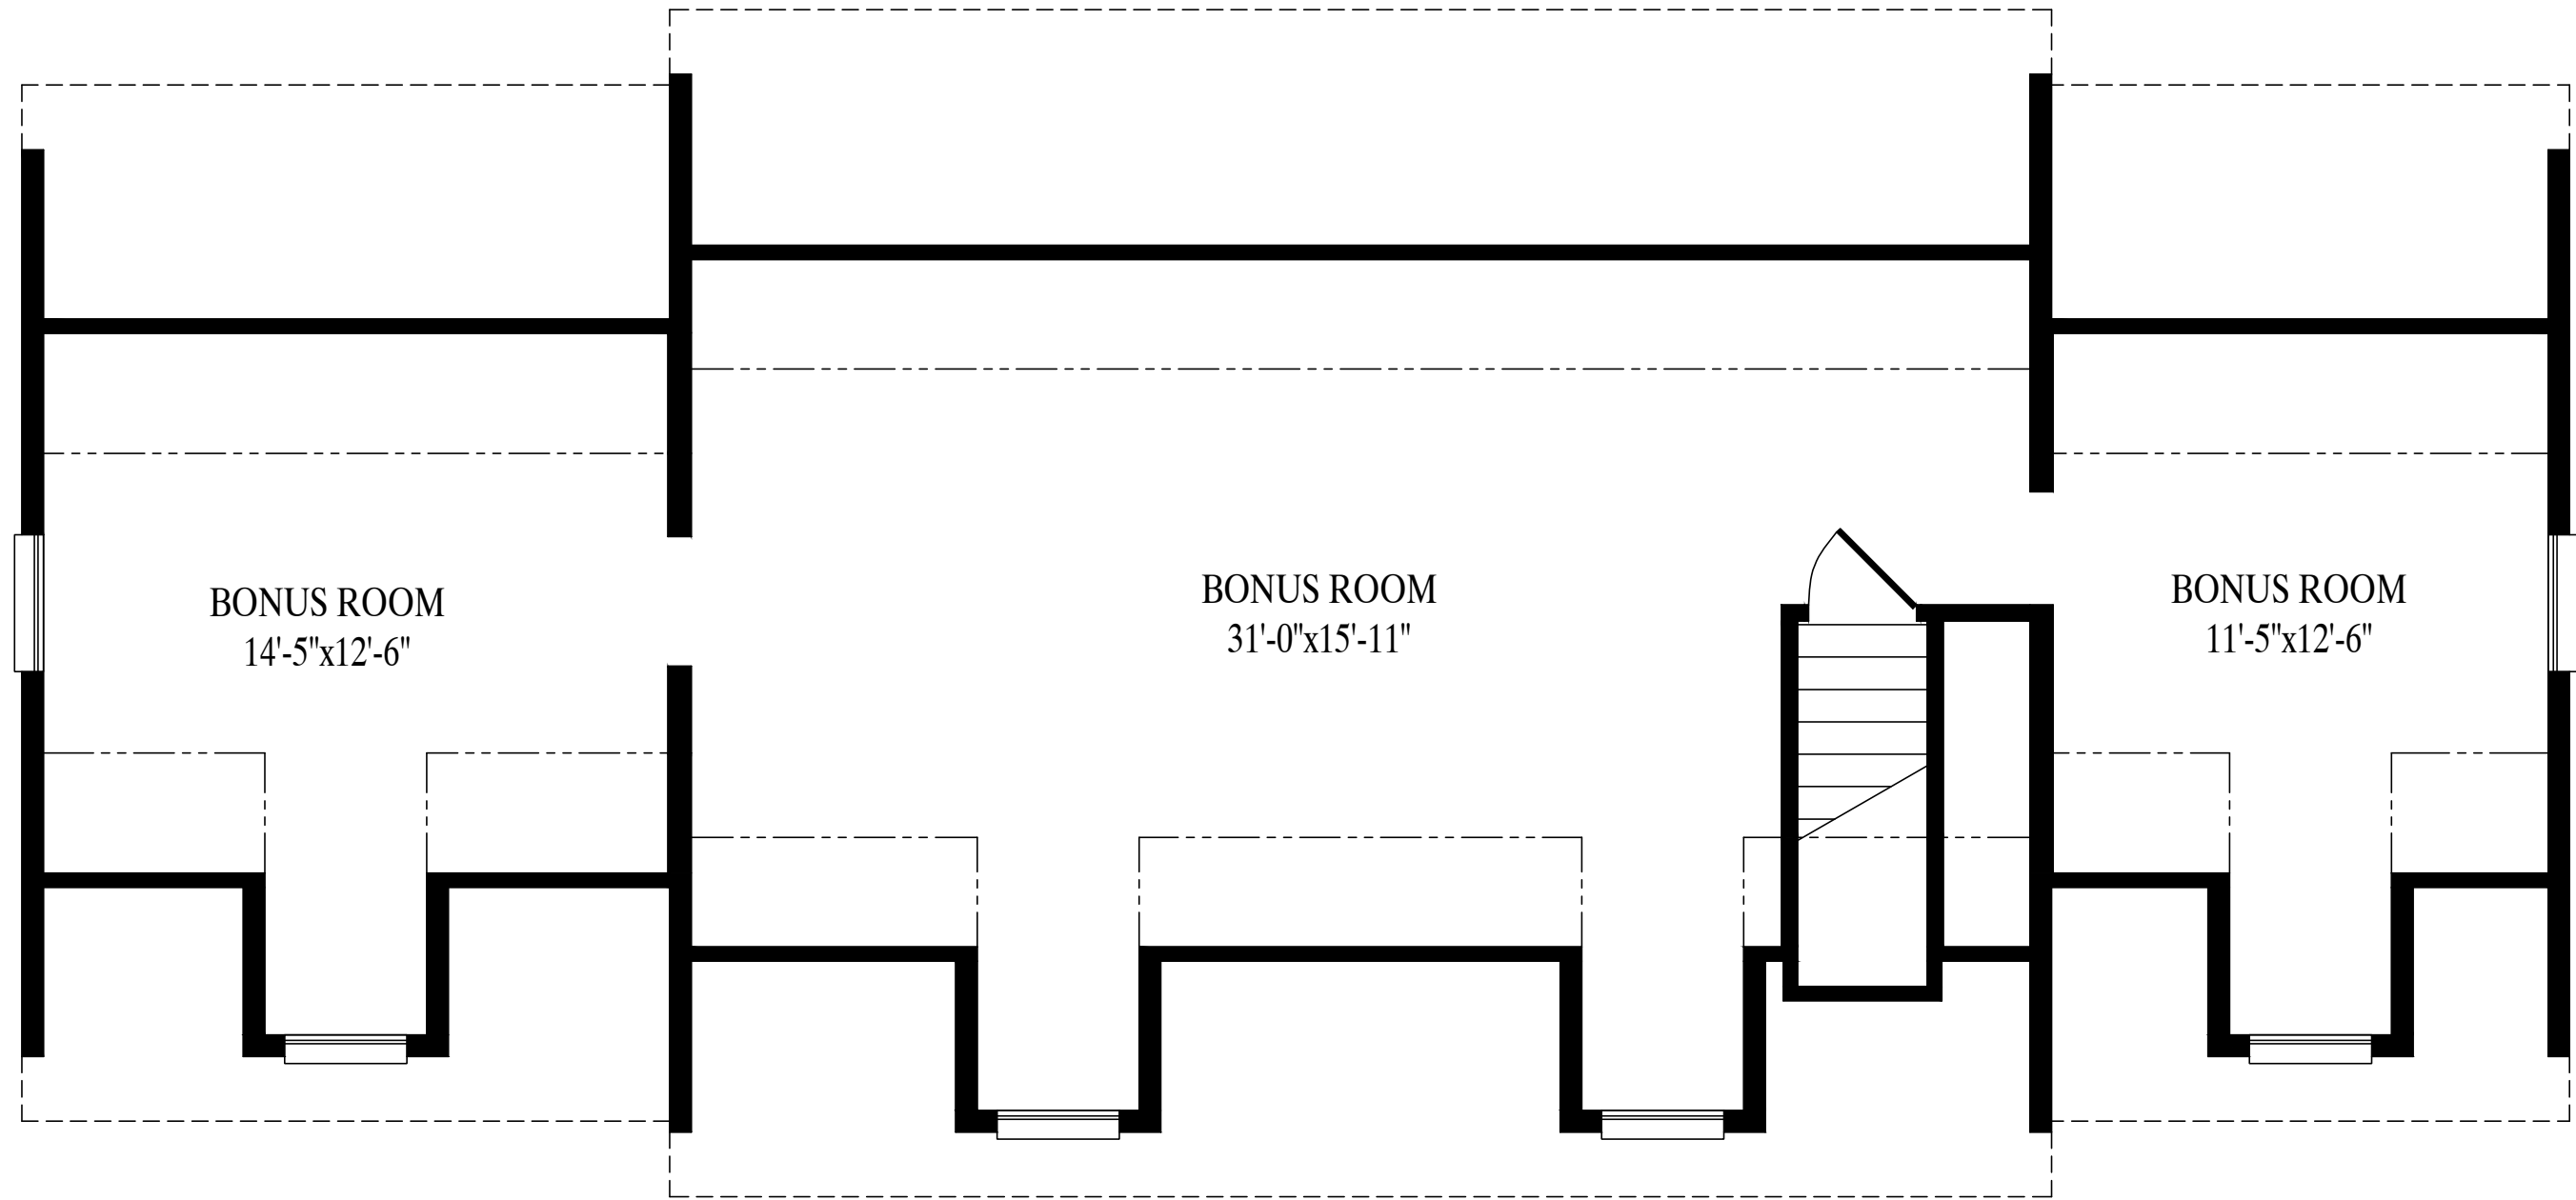

ACTUAL HOUSE MAY VARY FROM ELEVATION-ACCESS TO GRADE ON-SITE BY OTHERS

PROVIDENCE

27'-6" x 59' Cape
1528 sq. ft. first floor

831 sq. ft. proposed second floor