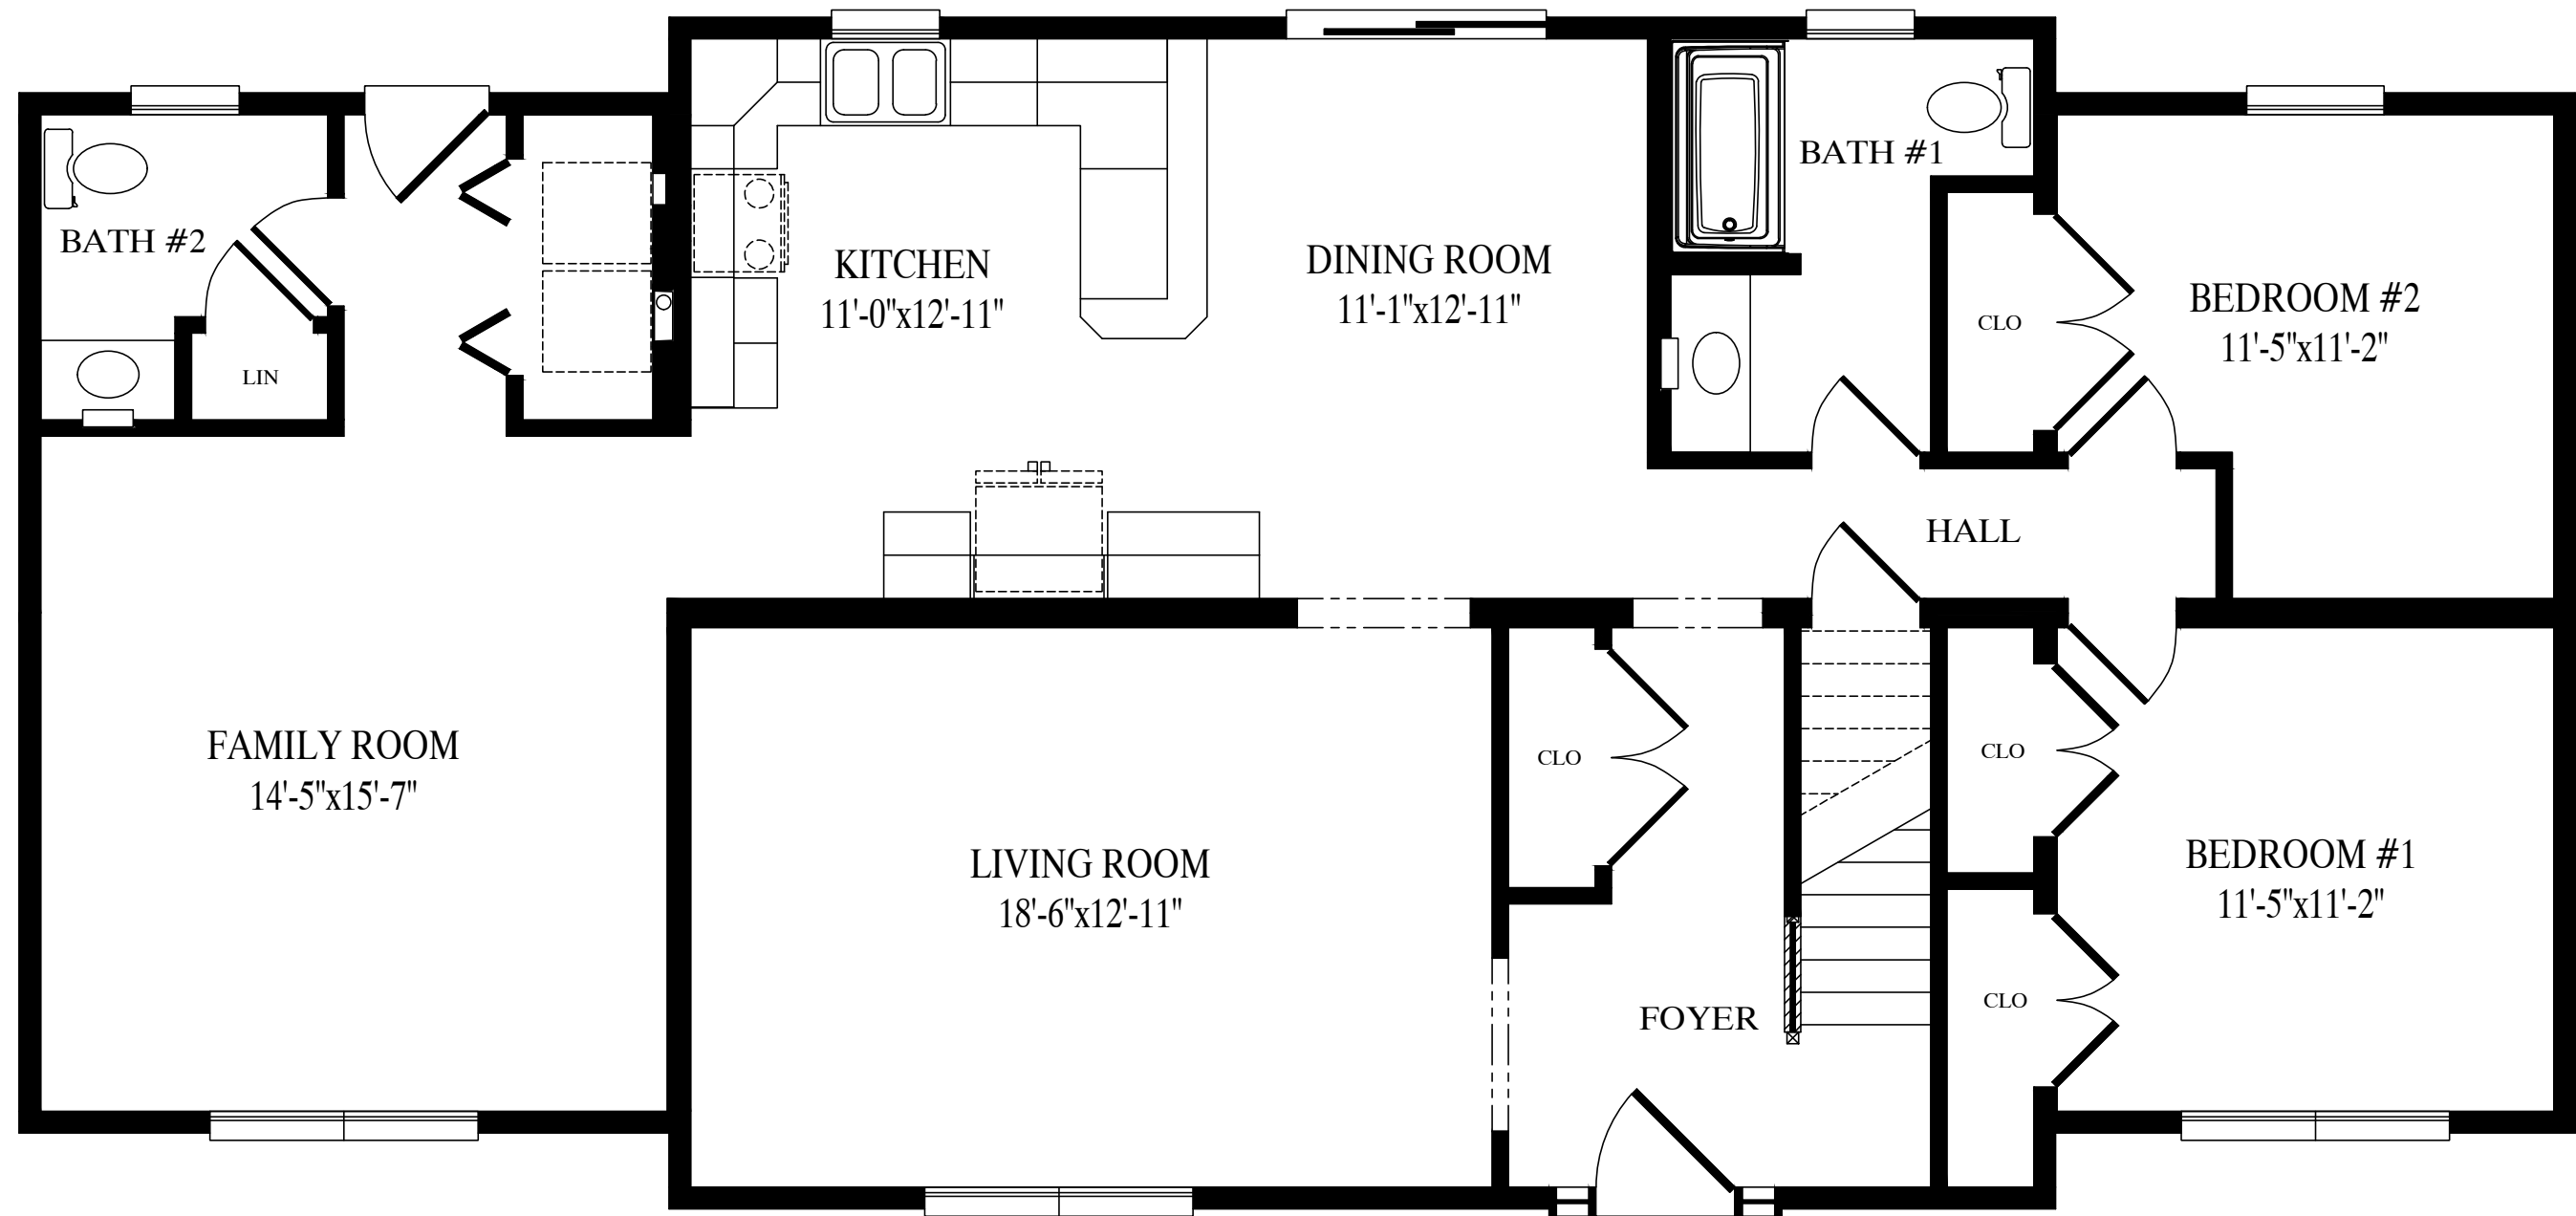

2859 - CAPE
FRONT ELEVATION

MBSP
 MODULAR BUILDING
 SYSTEMS OF PA

CUSTOM BUILDING
 SYSTEMS LLC

Custom Building Systems LLC
 200 Custom Ave.
 Middleburg, PA 17842
 (888) 553-1414
 www.custombuildingsystems.net

ACTUAL HOUSE MAY VARY FROM ELEVATION-ACCESS TO GRADE ON-SITE BY OTHERS

PROVIDENCE

27'-6" x 59' Cape
1528 sq. ft. first floor

831 sq. ft. proposed second floor